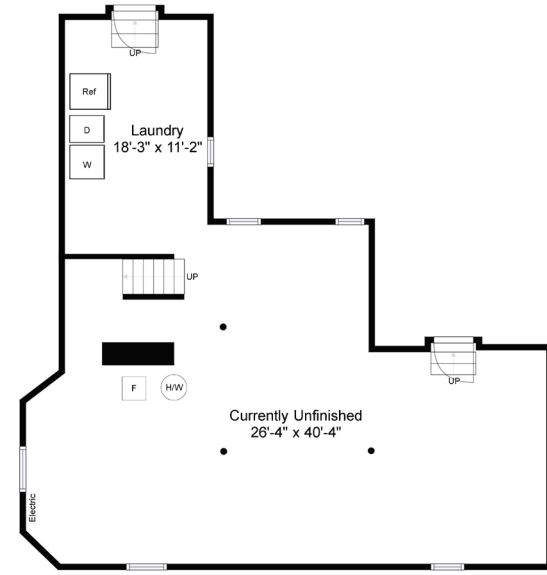

46 UPLAND ROAD, MELROSE

46 Upland Road
Melrose, MA 02176

First Floor Plan
Ceiling Height = 9'-5"

Second Floor Plan
Ceiling Height = 9'-2"

46 Upland Road
Melrose, MA 02176

46 UPLAND ROAD, MELROSE

Third Floor Plan
Ceiling Height = 12'-9"

Basement Plan
Ceiling Height = 8'-5"

46 Upland Road
Melrose, MA 02176

46 Upland Road
Melrose, MA 02176