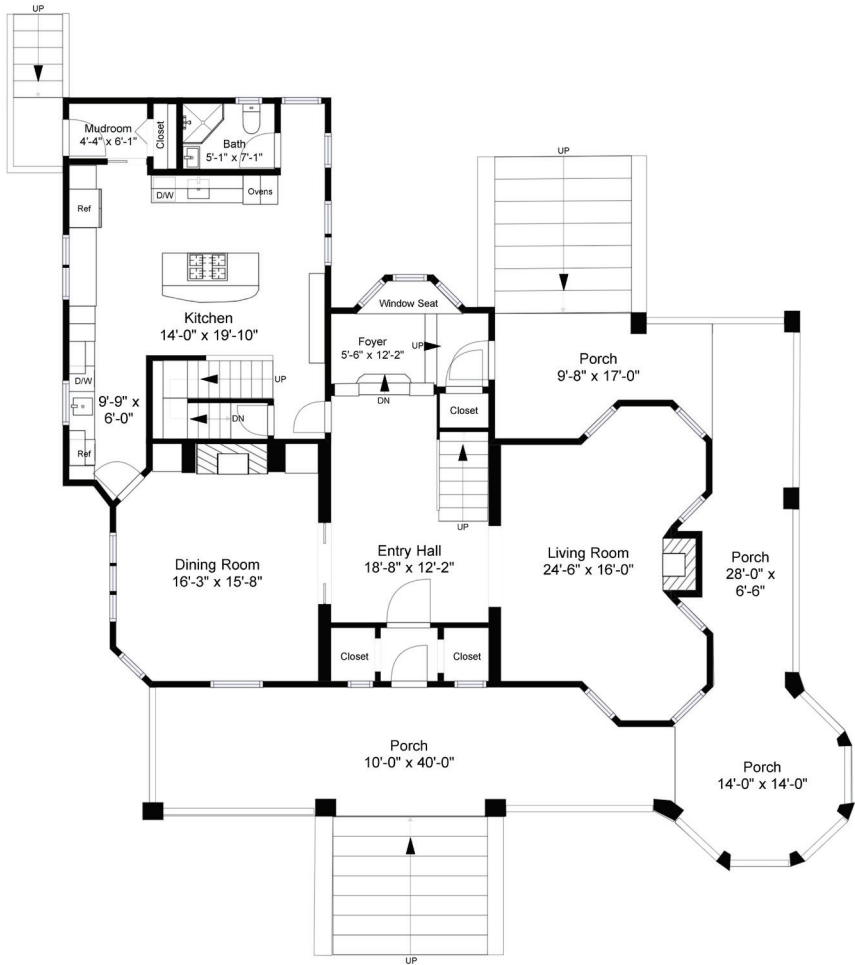

46 UPLAND ROAD, MELROSE

46 Upland Road
Melrose, MA 02176

First Floor Plan
Ceiling Height = 9'-5"

Second Floor Plan
Ceiling Height = 9'-2"

46 Upland Road
Melrose, MA 02176

46 UPLAND ROAD, MELROSE

Third Floor Plan
Ceiling Height = 12'-9"

Basement Plan
Ceiling Height = 8'-5"

46 Upland Road
Melrose, MA 02176

46 Upland Road
Melrose, MA 02176