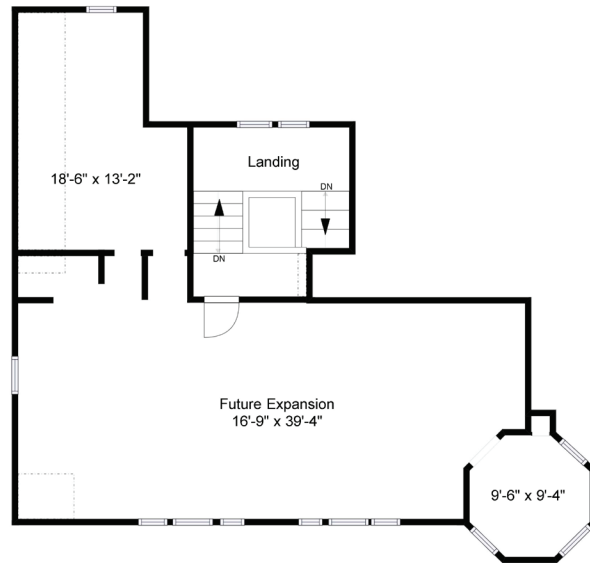

46 UPLAND ROAD, MELROSE

46 Upland Road
Melrose, MA 02176

First Floor Plan
Ceiling Height = 9'-5"

Second Floor Plan
Ceiling Height = 9'-2"

46 Upland Road
Melrose, MA 02176

46 UPLAND ROAD, MELROSE

Third Floor Plan
Ceiling Height = 12'-9"

Basement Plan
Ceiling Height = 8'-5"

46 Upland Road
Melrose, MA 02176

46 Upland Road
Melrose, MA 02176