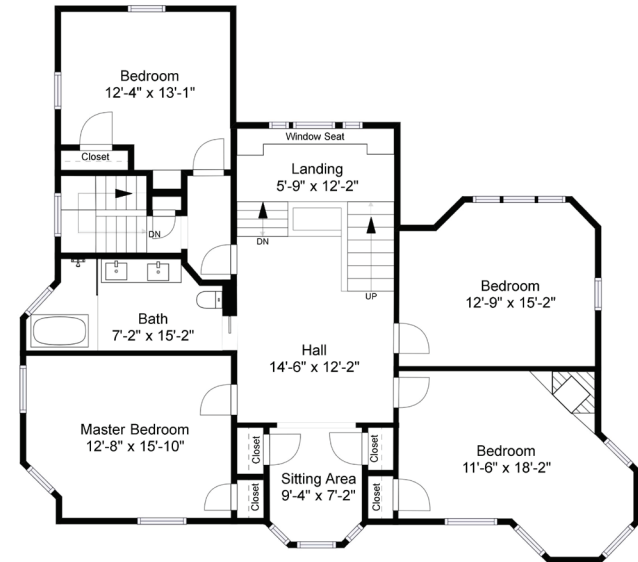

46 UPLAND ROAD, MELROSE

46 Upland Road
Melrose, MA 02176

First Floor Plan
Ceiling Height = 9'-5"

Second Floor Plan
Ceiling Height = 9'-2"

46 Upland Road
Melrose, MA 02176

46 UPLAND ROAD, MELROSE

Third Floor Plan
Ceiling Height = 12'-9"

Basement Plan
Ceiling Height = 8'-5"

46 Upland Road
Melrose, MA 02176

46 Upland Road
Melrose, MA 02176